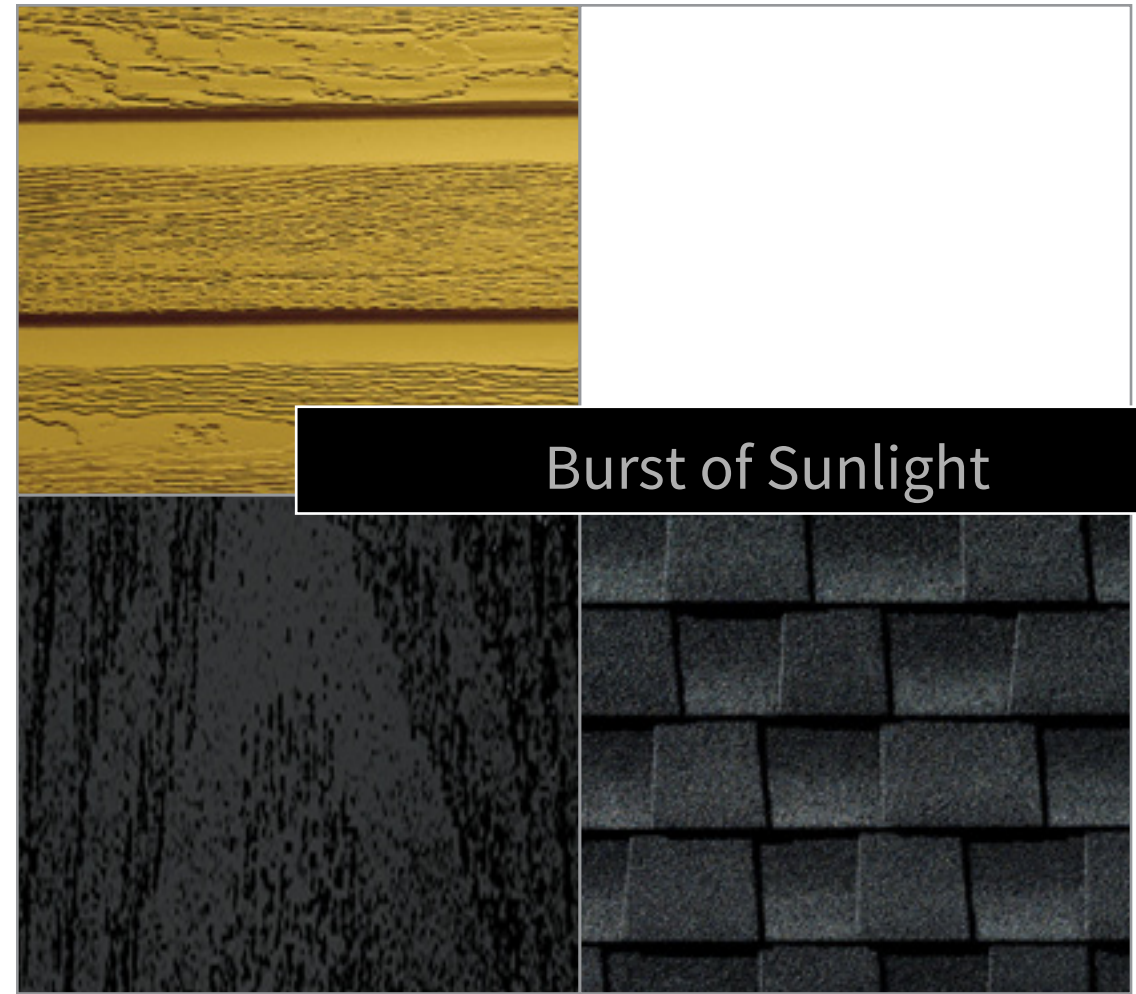

Brighten up the neighbourhood with this lively color palette.
Mixing it with contrasting shades adds a modern touch.

1. Siding: **Prestige Maize**
2. Trim: **KWP Trim White**
3. **Shutters** Black
4. Roofing Black