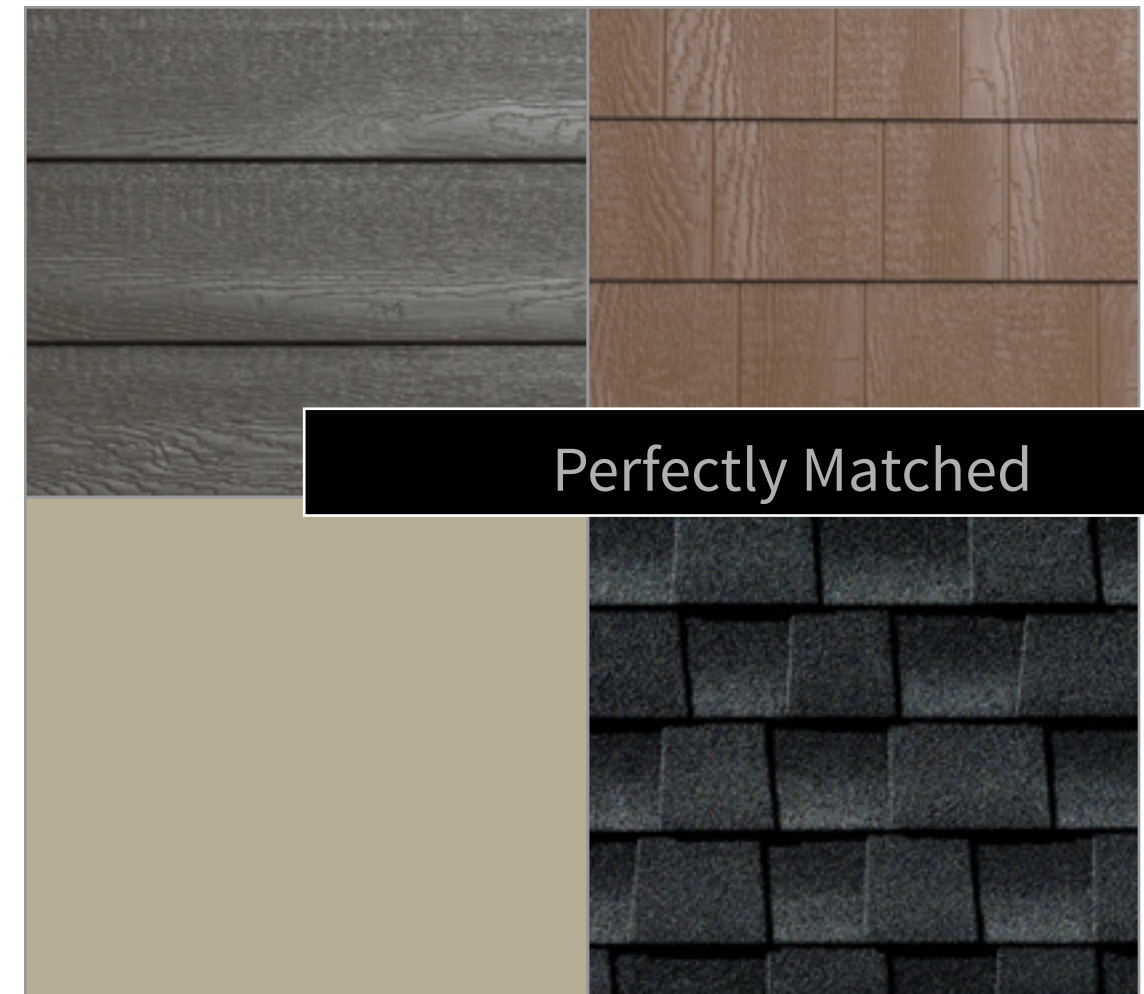

1. Siding: **Ecoside Rustic Acadia Rustic**
2. Aluminum Trim: **Kaycan Aluminum Trims Commercial Brown**
3. Accent: Brick Stone
4. Roofing: Brown

The New Neutral

The wonderful secret of the shade gray... Its versatility. Be it paired with white for a crisp, fresh effect or with black for a deep intensity, gray can do it all.

- 1. Siding: **Eco-side Bold Pearl Gray**
- 2. Trim: **KWP Trim White**
- 3. Shutters: **Kaycan Shutters Black**
- 4. Roofing: **Black**

Modern Warmth

A wonderful way to add warmth to a strikingly modern design. Pairing engineered wood siding in a rustic shade with contrasting elements, creates visual interest.

- 1. Siding: **Eco-side Rustic Torrefied Brown Rustic**
- 2. Vinyl Siding: **Kaycan Timberlake Stonecrest** 3. Trim: **Kaycan Aluminum Trims Black**
- 4. Accent Stucco: White

Rustic Minimalism

We love how opposing elements can create balance. The minimalist look of the landscape is offset by the rustic color of the siding and the warmth of the wood siding.

- 1. Siding: **Eco-side Rustic Walnut Rustic**
- 2. Trim: **KWP Trim White**
- 3. Stone: Veneer Rock Cladding 4. Roofing: Brown

This home highlights how choosing colors that complement the landscape can create a lovely harmonized exterior. All elements beautifully showcased.