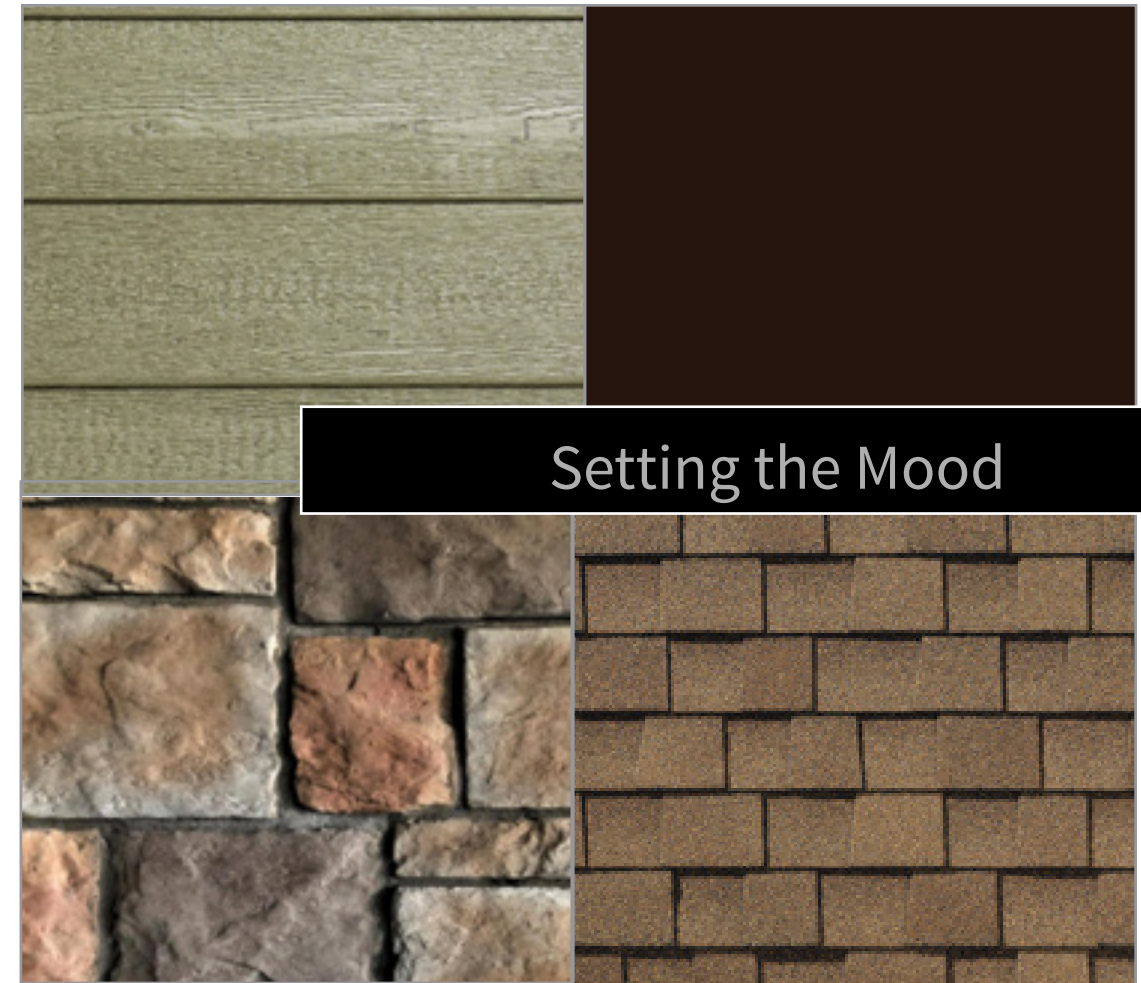

Setting the Mood

This calming neutral palette featuring a muted green shade, is in perfect harmony with its surroundings. Naturally elegant.